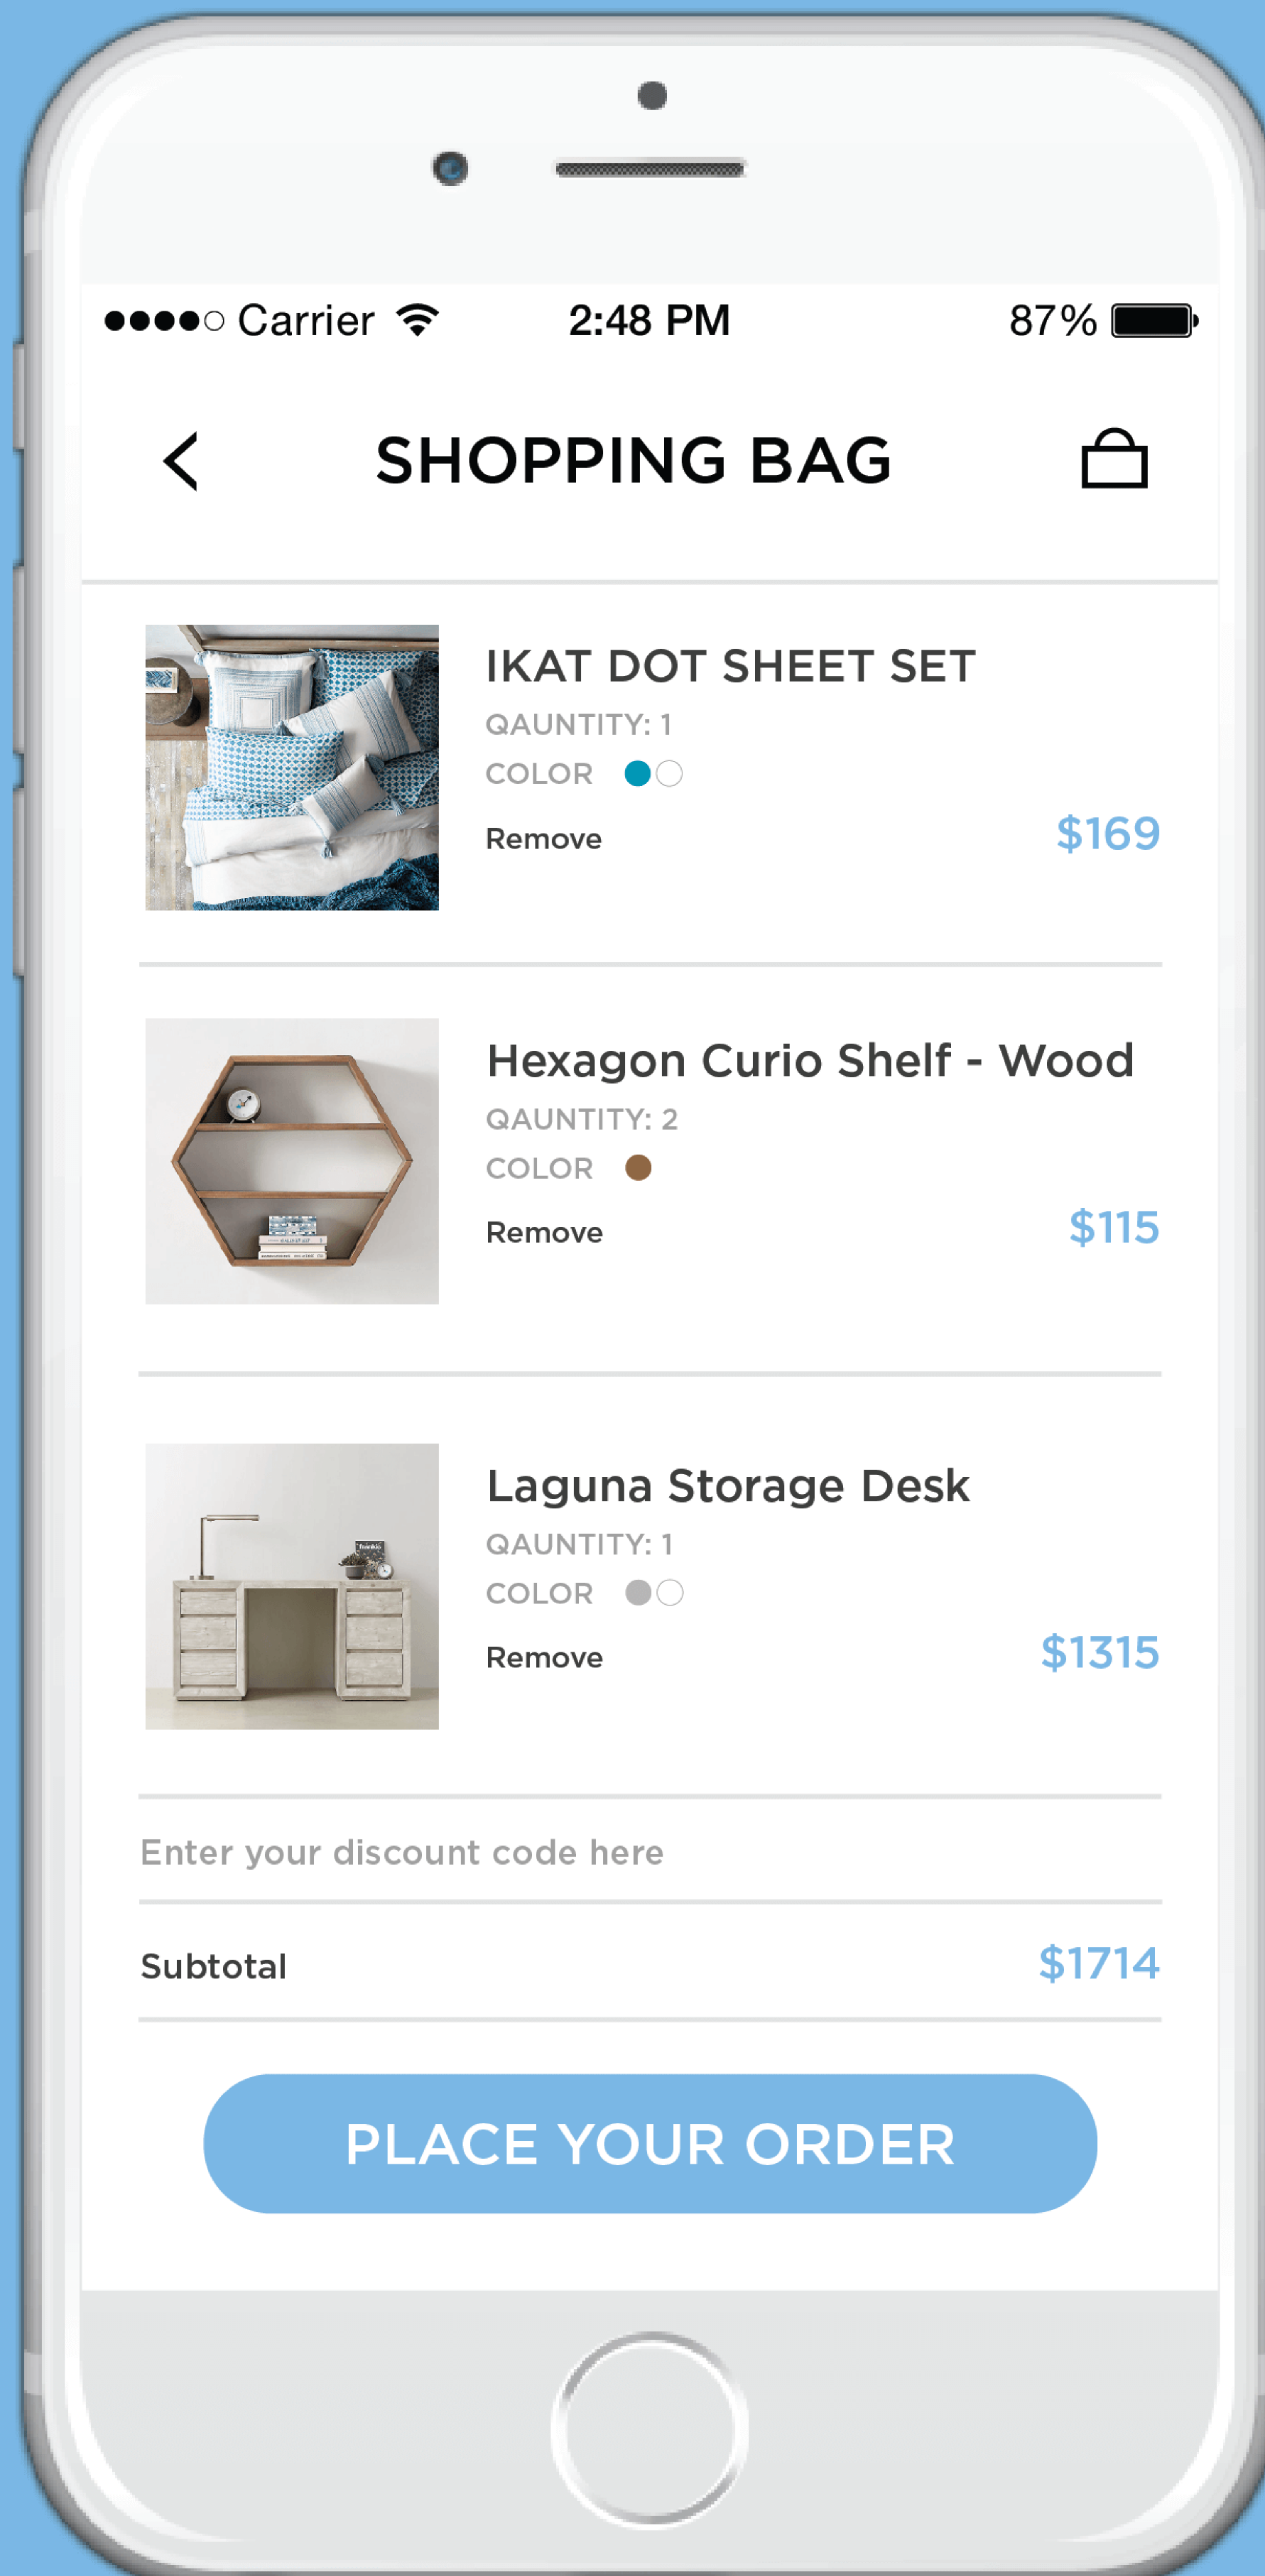

cliché shopping bag page user interface