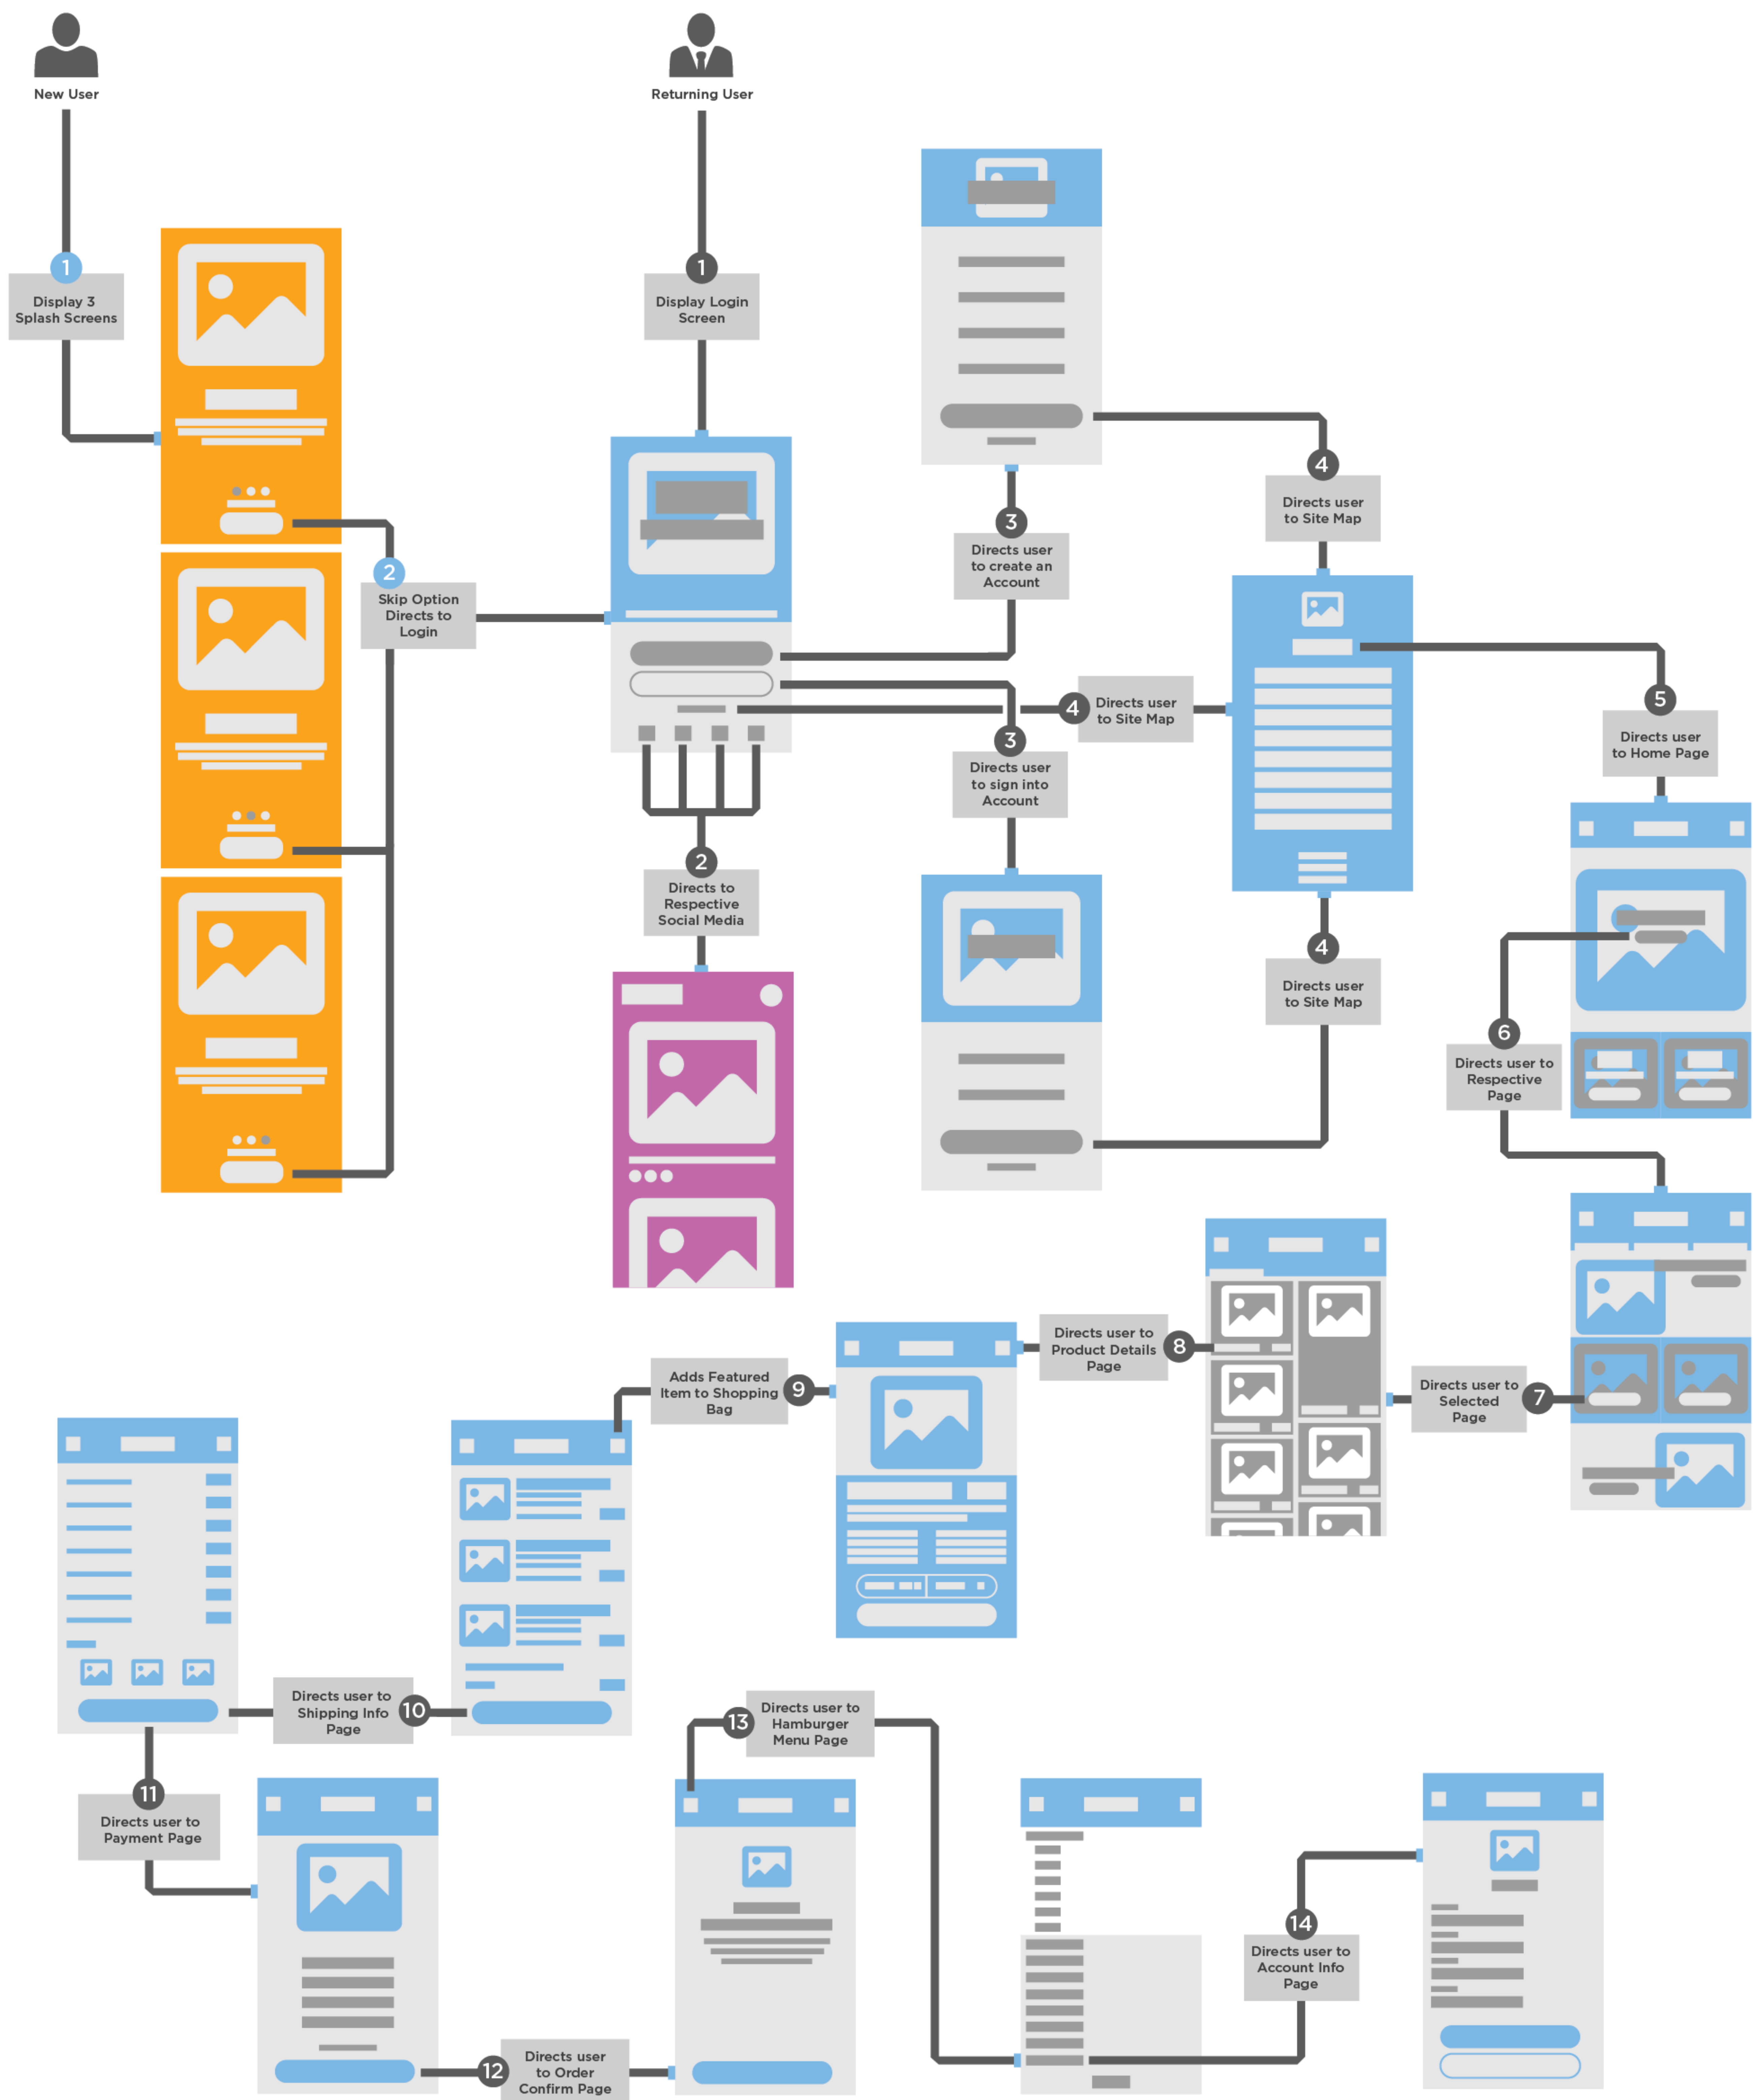

cliché

iOS Ecommerce Application Flowchart and User Interface Design

Date of Release: 08-09-2017

Version Number: 4

cliché user experience flowchart

NEW USER LEGEND

- 1 Display 3 Splash Screens
- 2 Skip/Exit Option Directs to Login

RETURNING USER LEGEND

- 1 Display Login Screen
- 2 Directs to Respective Social Media Selection
- 3 Directs user to Account Sign In/Creation
- 4 Directs user to Site Map
- 5 Display user to Home page
- 6 Directs user to Respective page
- 7 Directs user to Selected page
- 8 Directs user to Product Details page
- 9 Adds Featured item to Shopping Bag
- 10 Directs user to Shipping Info page
- 11 Directs user to Payment page
- 12 Directs user to Order Confirm page
- 13 Directs user to Hamburger Menu page
- 14 Directs user to Account Info page

cliché splash screen user interface

cliché splash screen user interface

cliché splash screen user interface

cliché login page user interface

cliché sign up page user interface

cliché sign in page user interface

cliché product details page user interface

cliché shopping bag page user interface

cliché shipping info page user interface

Carrier 2:48 PM 87%

SHIPPING DETAILS

FIRST NAME LAUREN

LAST NAME BIXBY

PHONE NUMBER 7148057502